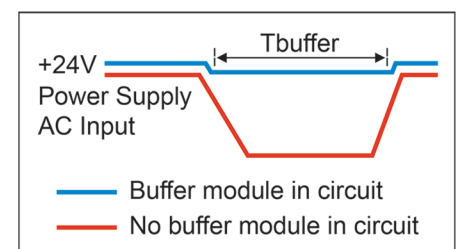

Power Through Outages Without Missing a Beat!

Power outages are the worst, especially for mission-critical equipment such as semiconductor-fabrication, data centers and hospitals where lives literally hang in the balance & even millisecond outages can trigger cascading consequences.

Introducing TDK-Lambda's innovative ZBM hold up modules, unsung heroes designed to seamlessly bridge power disturbances and deliver unwavering performance to your critical equipment. They function like hidden reservoirs, storing energy then releasing it during dips or outages.

Holding up your power supply & ensuring consistent, uninterrupted operation. The ZBM's unwavering power is your behind-the-scenes partner, always ready to ensure stability and operational excellence.